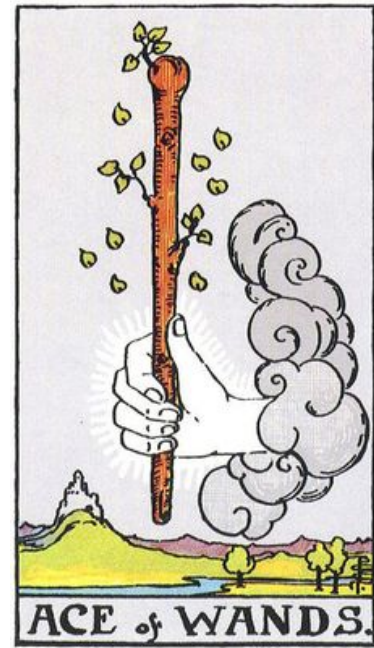

Elements on the Move-Activity 8

This activity is worth 2 points

The Ace of Pentacles is of the Earth element and the Ace of Wands is of the Fire element. Earth is passive, it is fixed and Fire is active, it moves.

Each Ace is held differently but why so?

Card images from the Waite-Smith Tarot Deck

Please add your thoughts below.