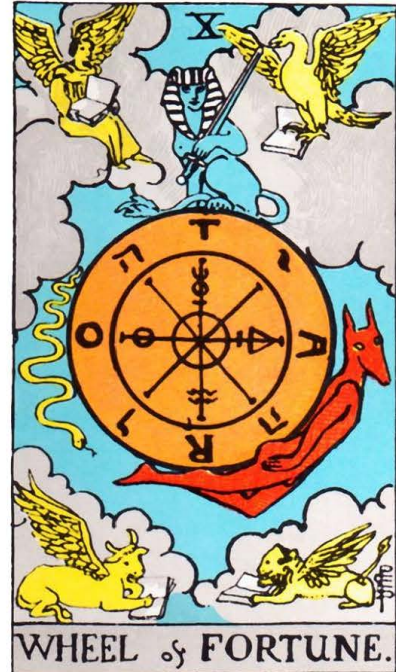

# Rider Waite Smith Tarot Learning Sheet

**Element:** Fire

**Astrological association:** Jupiter

**Number Association:** 1 (The Magician) and 19 (The Sun)

**Keywords:** ups and downs, major changes, fate, destiny, a turning point, karma, the cyclical nature of life

**What are your initial thoughts and feelings about the card?**

**What is the meaning of this card? Use your own words and intuition rather than just focusing on textbook meanings.**

**Describe an event or situation that brings this card to mind.**